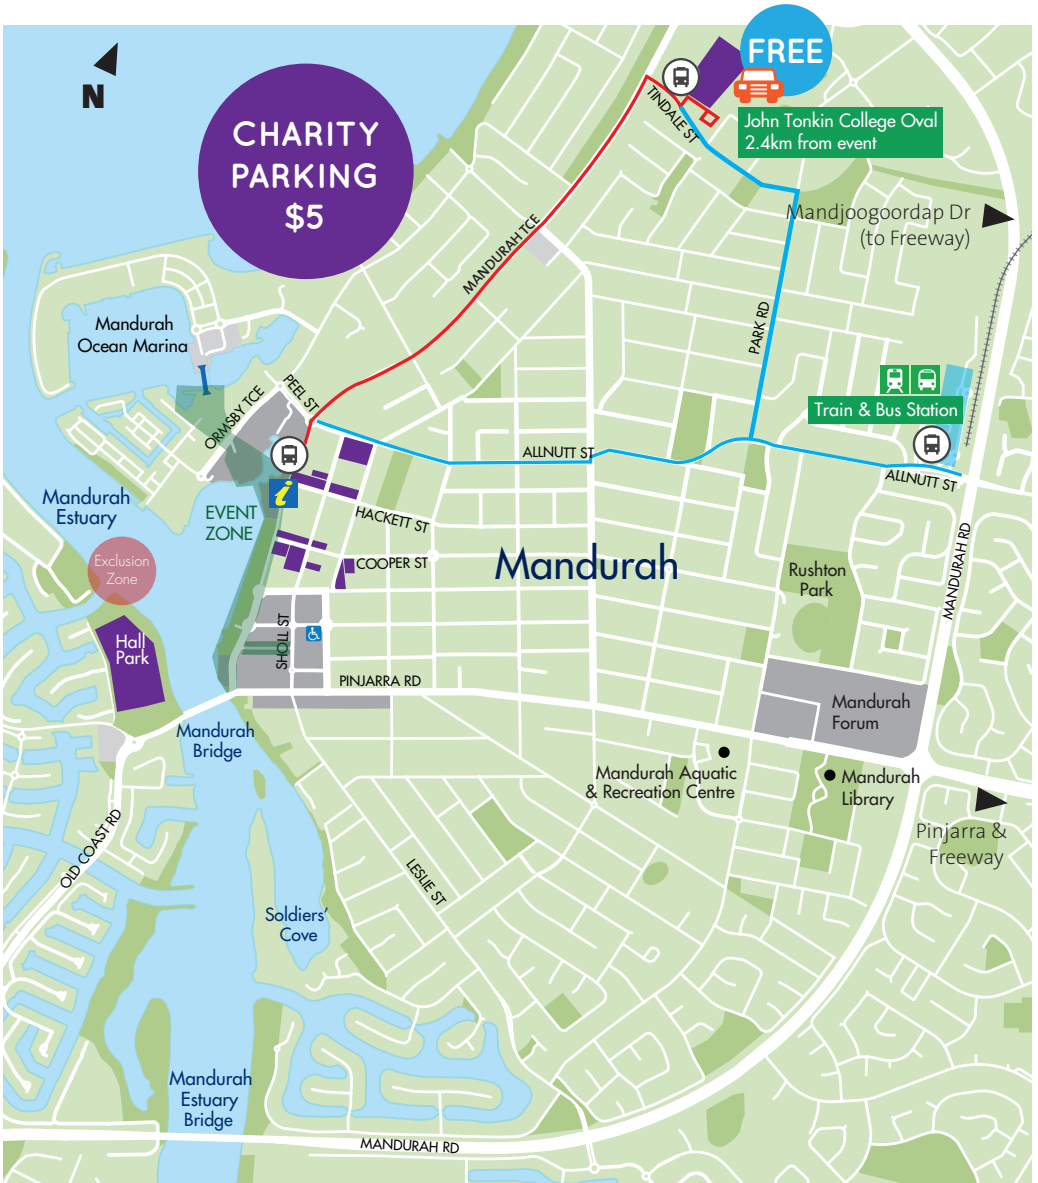

Channel 7 Mandurah CRAB FEST

PARK & RIDE MAP

Road closures will take effect during the event along Mandurah Terrace between Pinjarra Rd and Hackett St

Route for Park & Ride
 Park & Ride Location
 Route for Train Station

Crab Fest Free Shuttle
 Charity Parking Locations
 Temporary ACROD Parking